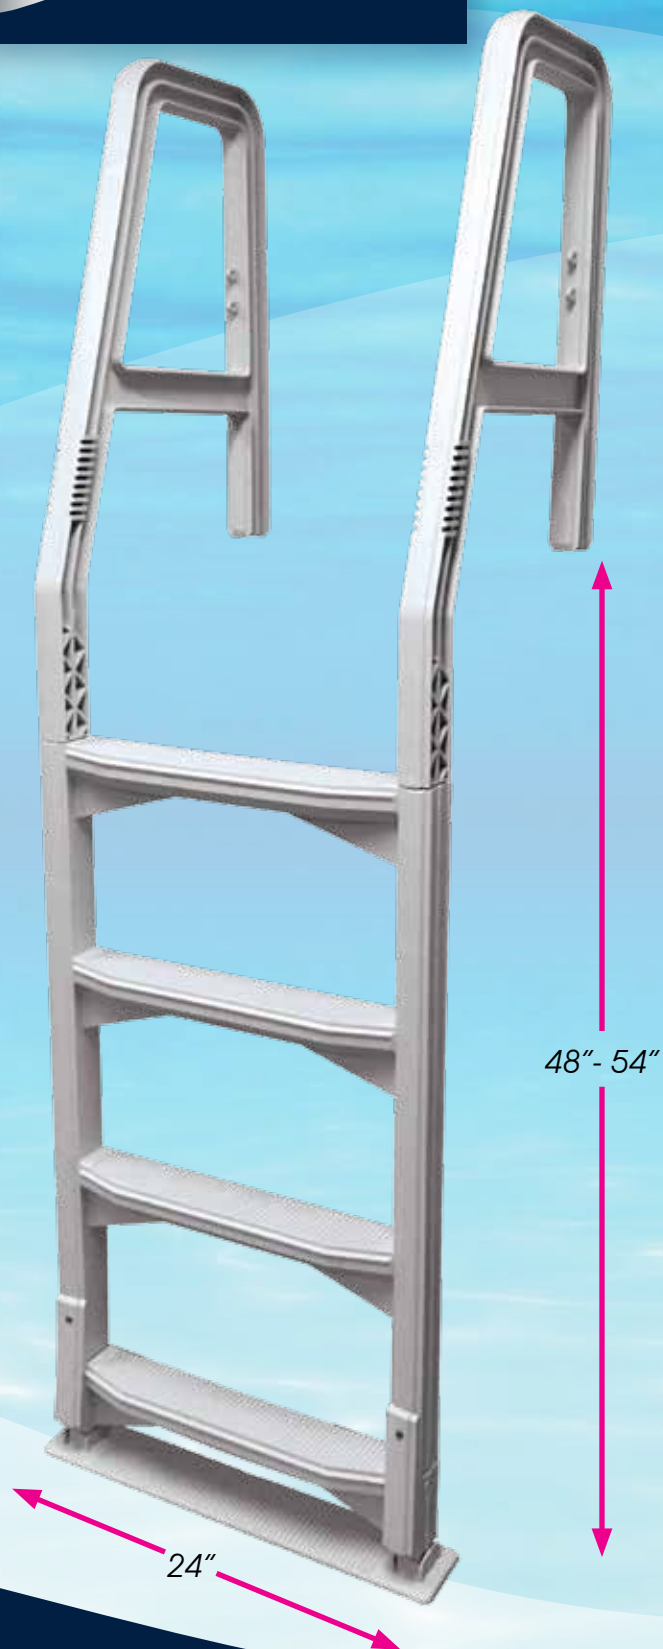

# PLATINUM POOL

BY CHAMPLAIN PLASTICS

Replacement resin  
deck ladder 24" wide.

Adjustable for walls  
48"-54".

Please consult with local  
authorities for safety  
regulations.

Made in  
USA

**ACM-42**  
**Deck Ladder**

# INTRODUCTORY OFFER!

Customer's Name: \_\_\_\_\_ Tel: \_\_\_\_\_

Delivery Address: \_\_\_\_\_ P.O. #: \_\_\_\_\_

\_\_\_\_\_

\_\_\_\_\_

Item	Description	Qty/Pallet	Net Price Delivered	Qty	Total
ACM-42	Replacement resin deck ladder 24" wide: Adjustable for walls 48"-54".	20	\$39.58		