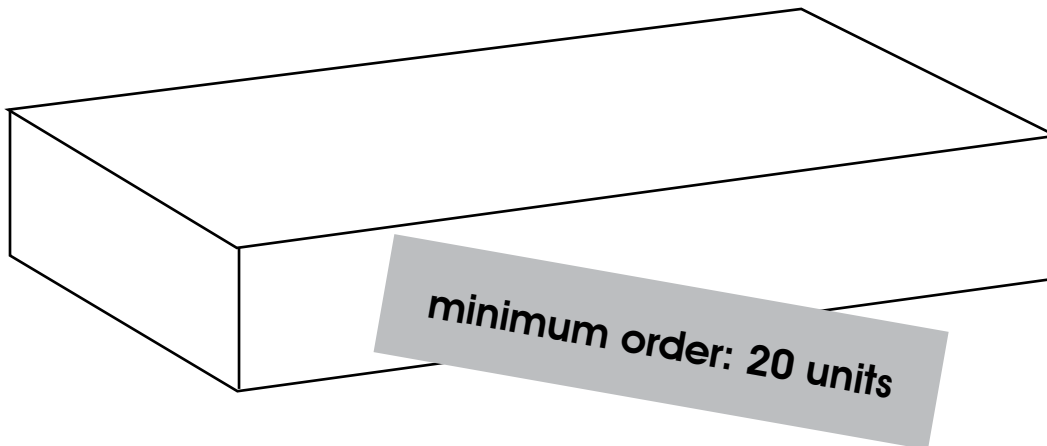

# PLATINUM POOL

BY CHAMPLAIN PLASTICS

Replacement resin  
deck ladder 24" wide.

Adjustable for walls  
48"-54".

Please consult with local  
authorities for safety  
regulations.

Made in  
USA

**ACM-42**  
**Deck Ladder**

# INTRODUCTORY OFFER!

Customer's Name: \_\_\_\_\_ Tel: \_\_\_\_\_

Delivery Address: \_\_\_\_\_ P.O. #: \_\_\_\_\_

\_\_\_\_\_

\_\_\_\_\_

Item	Description	Qty/Pallet	Net Price Delivered	Qty	Total
ACM-42	Replacement resin deck ladder 24" wide: Adjustable for walls 48"-54".	20	\$39.58		